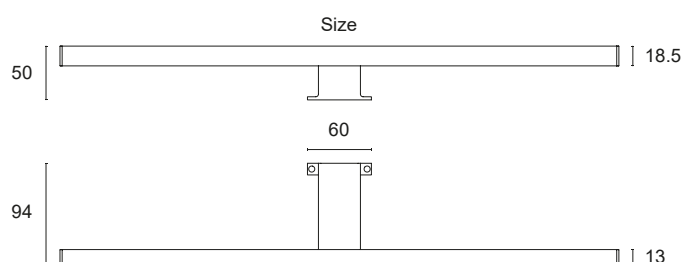

MADE IN ITALY