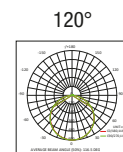

MADE IN ITALY